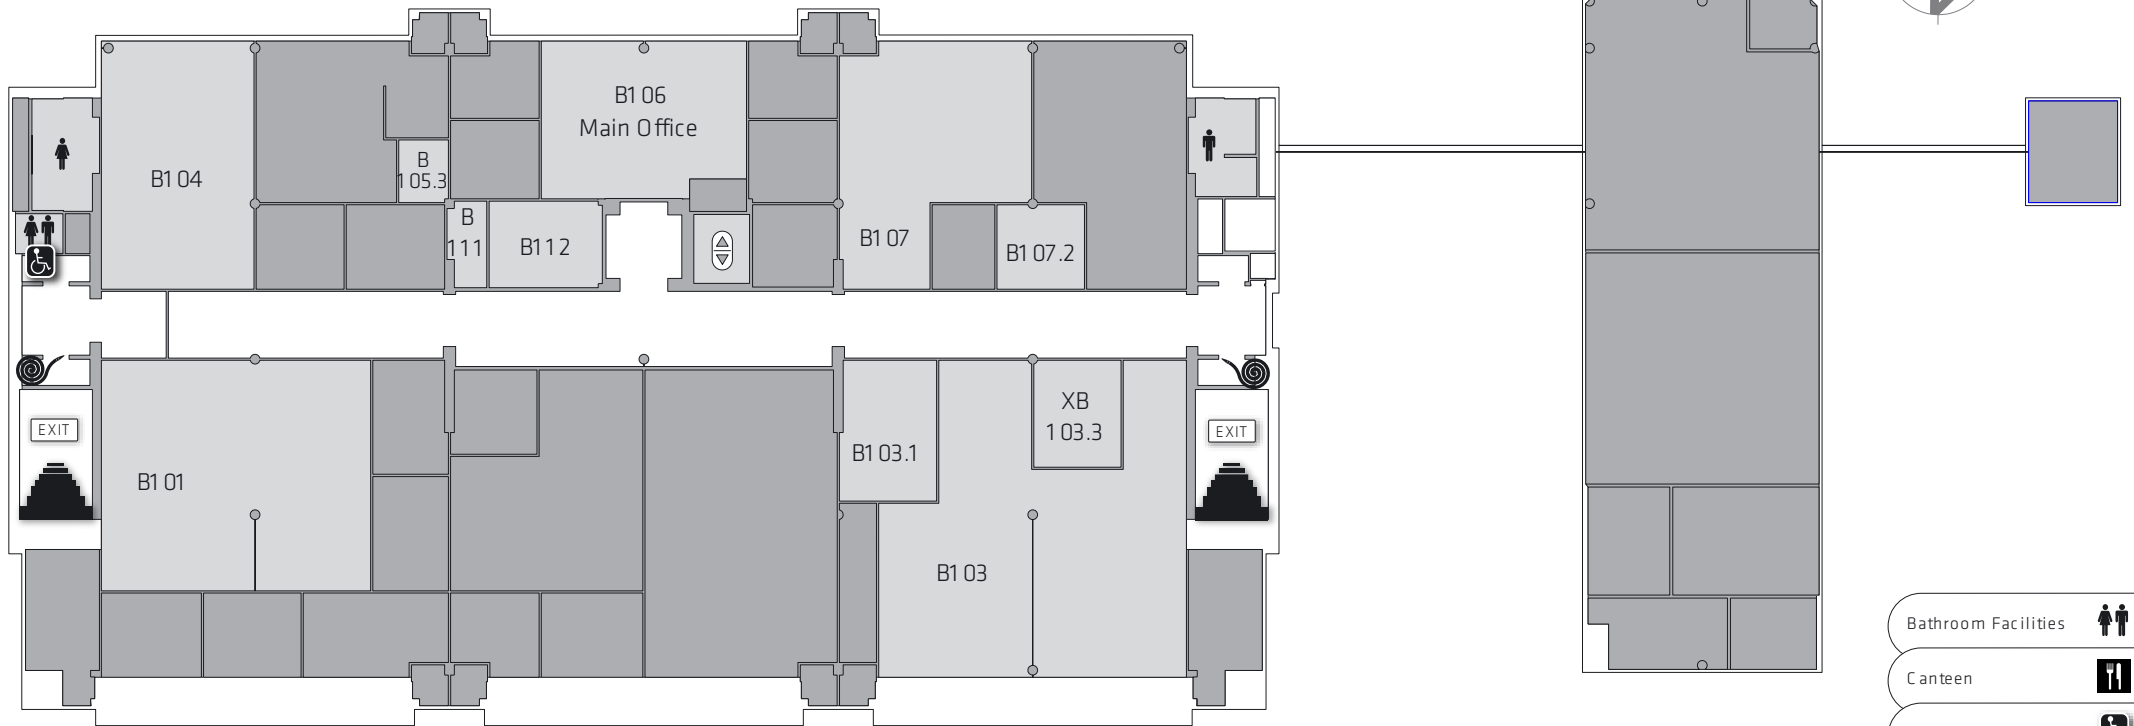

# BUILDING B LEVEL 1

EAST PERTH CAMPUS

FIELDER STREET

- Bathroom Facilities
- Canteen
- Disability Access
- Stairs, Lifts
- First Aid
- Escape Door
- Public Phone
- Fire Equipment
- Student Access Areas
- Administrative Rooms