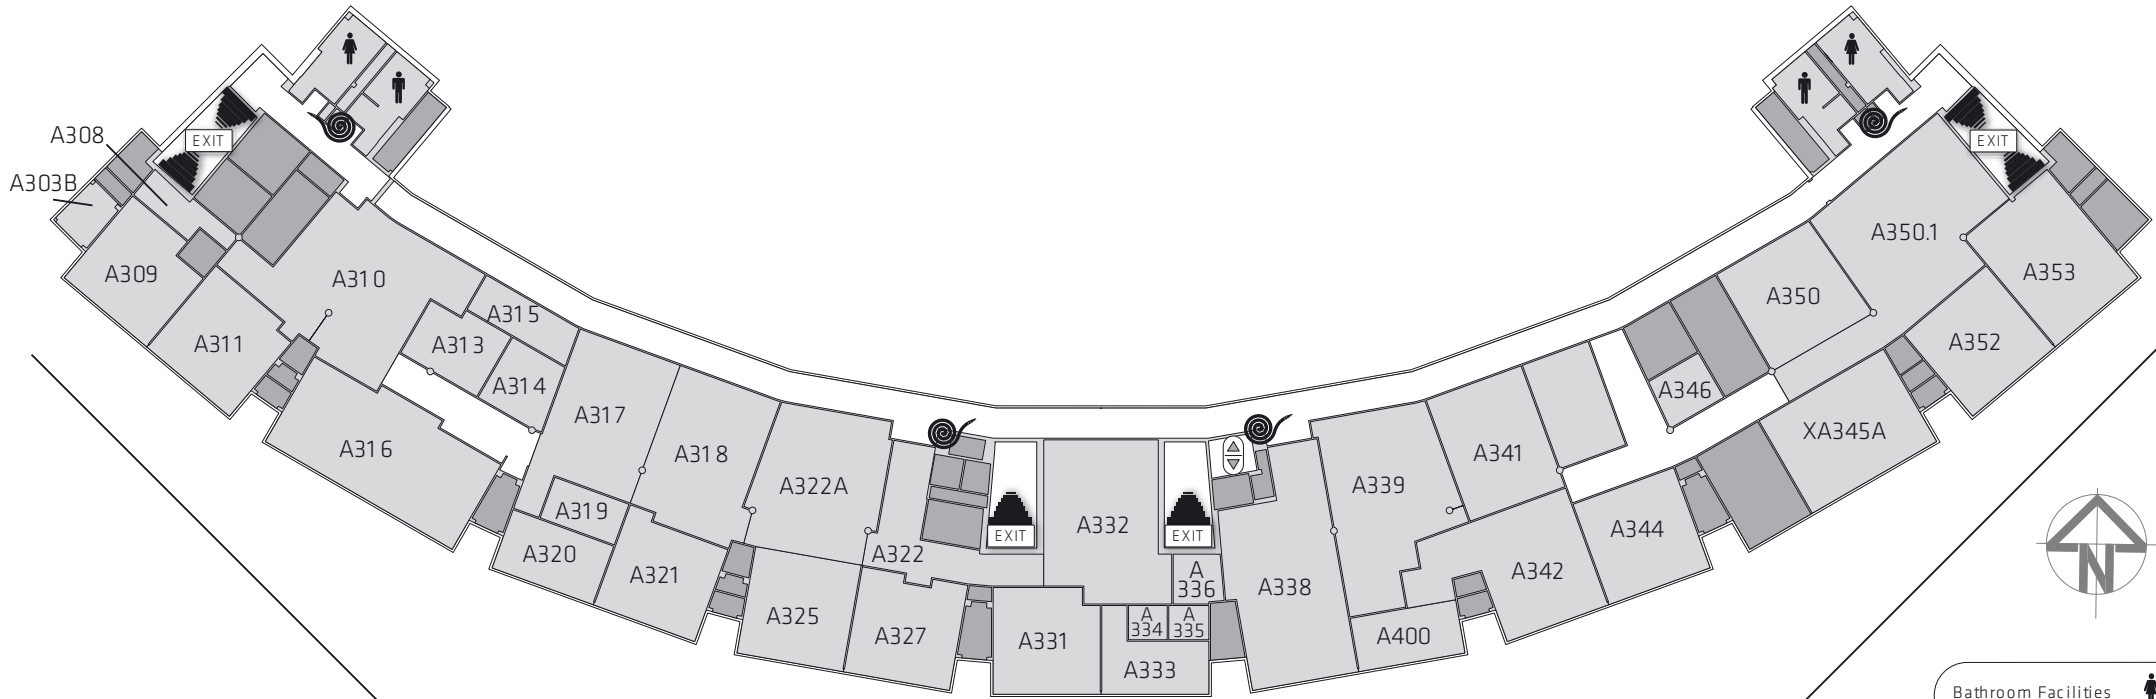

# BUILDING A LEVEL 3

EAST PERTH CAMPUS

ROYAL STREET

FIELDER STREET

- Bathroom Facilities
- Canteen
- Disability Access
- Stairs, Lifts
- First Aid
- Escape Door
- Public Phone
- Fire Equipment
- Student Access Areas
- Administrative Rooms