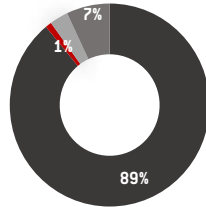

EAST PERTH AT A GLANCE

2023

Our students

2,895
Students

22.3%
Female

76.9%
Male

<1%
Unspecified

8.7%
Students with
a disability

3%
Students identifying as Aboriginal
and/or Torres Strait Islands descent

Age breakdown

Under 19 years
20-49 years
50+ years

Training type

Other enrolments
Apprenticeship
Pre-Apprenticeship
Traineeship

What are they doing