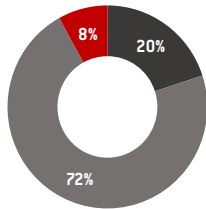

Age breakdown

Under 19 years
20-49 years
50+ years