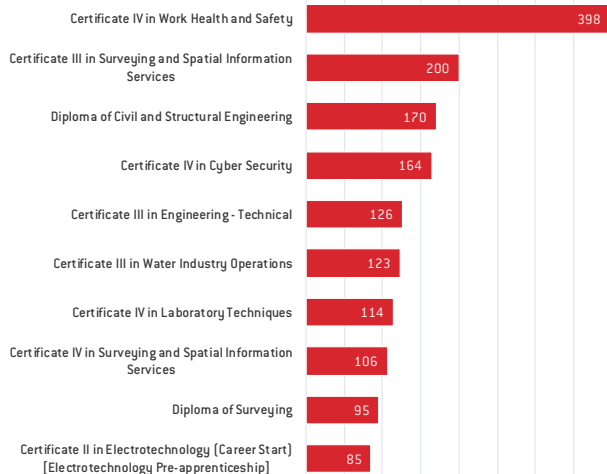

Specialisation and facilities

Campus specialisation: Sustainability and renewable energy, building and construction, mining, surveying, engineering, science and technology training.

Specialist facilities: