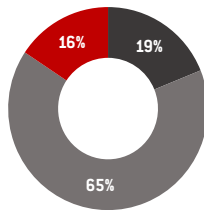

## Our students

**9,762**  
Students

**69%**  
Female

**31%**  
Male

**9%**  
Students with  
a disability

**1.5%**  
Students identifying as Aboriginal  
and/or Torres Strait Islands descent

## Age breakdown

Under 19 years  
20-49 years  
50+ years