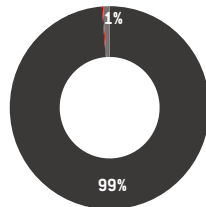

Training type

Other enrolments
Apprenticeship
Pre-Apprenticeship
Traineeship