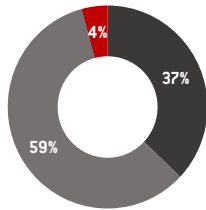

## Our students

**1,282**  
Students

**90%**  
Female

**10%**  
Male

**8.8%**  
Students with  
a disability

**1.1%**  
Students identifying as Aboriginal  
and/or Torres Strait Islands descent

## Age breakdown

Under 19 years  
20-49 years  
50+ years