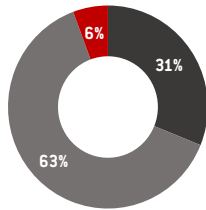

JOONDALUP (KENDREW) AT A GLANCE

2021

Our students

3,251
Students

52%
Female

48%
Male

19.2%
Students with
a disability

3.4%
Students identifying as Aboriginal
and/or Torres Strait Islands descent

Age breakdown

Under 19 years
20-49 years
50+ years

Training type

Other enrolments
Apprenticeship
Pre-Apprenticeship
Traineeship

What are they doing

Specialisation and facilities

Campus specialisation: In the heart of Joondalup Learning Precinct – Co located with ECU, WA Police Academy and the City of Joondalup.