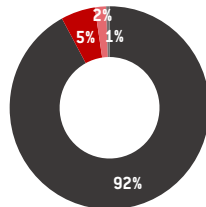

JOONDALUP (KENDREW) AT A GLANCE

2021

Our students

3,251
Students

52%
Female

48%
Male

19.2%
Students with
a disability

3.4%
Students identifying as Aboriginal
and/or Torres Strait Islands descent

Age breakdown

Under 19 years
20-49 years
50+ years

Training type

Other enrolments
Apprenticeship
Pre-Apprenticeship
Traineeship

What are they doing

Specialisation and facilities

Campus specialisation: In the heart of Joondalup Learning Precinct – Co located with ECU, WA Police Academy and the City of Joondalup.