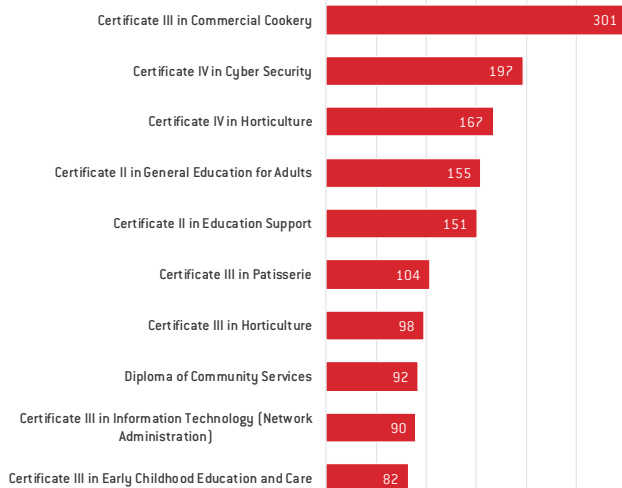

Age breakdown

Under 19 years
20-49 years
50+ years

Training type

Other enrolments
Apprenticeship
Pre-Apprenticeship
Traineeship

What are they doing

Specialisation and facilities

Campus specialisation: In the heart of Joondalup Learning Precinct – Co located with ECU, WA Police Academy and the City of Joondalup.