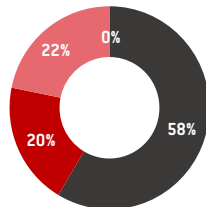

Training type

Other enrolments
Apprenticeship
Pre-Apprenticeship
Traineeship