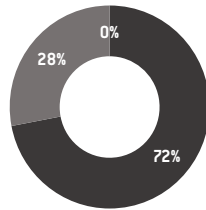

CLARKSON AT A GLANCE

2021

Our students

869
Students

6%
Female

94%
Male

7.5%
Students with
a disability

2%
Students identifying as Aboriginal
and/or Torres Strait Islands descent

Age breakdown

Under 19 years
20-49 years
50+ years