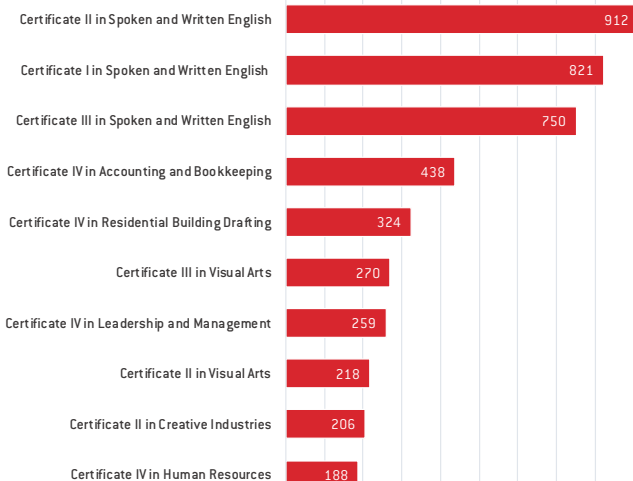

Age breakdown

Under 19 years
20-49 years
50+ years

Training type

Other enrolments
Apprenticeship
Pre-Apprenticeship
Traineeship

What are they doing

Specialisation and facilities

Campus specialisation: Located in the heart of the Perth Cultural Centre with strong links to the creative industries sector, the Perth campus also specialises in English and language training.