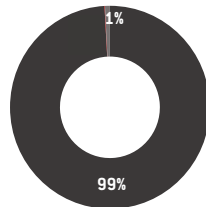

PERTH AT A GLANCE

2020

Our students

12,357
Students

67%
Female

33%
Male

6.4%
Students with
a disability

1.4%
Students identifying as Aboriginal
and/or Torres Strait Islands descent

Age breakdown

Under 19 years
20-49 years
50+ years

Training type

Other enrolments
Apprenticeship
Pre-Apprenticeship
Traineeship

What are they doing

Specialisation and facilities

Campus specialisation: Located in the heart of the Perth Cultural Centre with strong links to the creative industries sector, the Perth campus also specialises in English and language training.