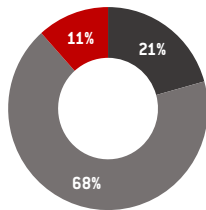

PERTH AT A GLANCE

2020

Our students

12,357
Students

67%
Female

33%
Male

6.4%
Students with
a disability

1.4%
Students identifying as Aboriginal
and/or Torres Strait Islands descent

Age breakdown

Under 19 years
20-49 years
50+ years

Training type

Other enrolments
Apprenticeship
Pre-Apprenticeship
Traineeship

What are they doing

Specialisation and facilities

Campus specialisation: Located in the heart of the Perth Cultural Centre with strong links to the creative industries sector, the Perth campus also specialises in English and language training.