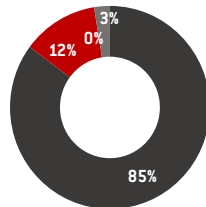

OHCWA AT A GLANCE

2020

Our students

229
Students

90%
Female

10%
Male

0.4%
Students with
a disability

1.3%
Students identifying as Aboriginal
and/or Torres Strait Islands descent

Age breakdown

Under 19 years
20-49 years
50+ years

Training type

Other enrolments
Apprenticeship
Pre-Apprenticeship
Traineeship

What are they doing

Specialisation and facilities

Campus specialisation: Dentistry