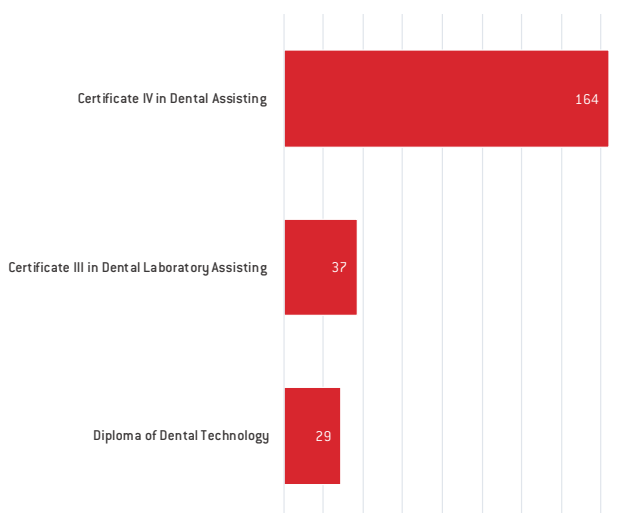

Age breakdown

Under 19 years
20-49 years
50+ years

Training type

Other enrolments
Apprenticeship
Pre-Apprenticeship
Traineeship

What are they doing

Specialisation and facilities

Campus specialisation: Dentistry

Specialist facilities (dedicated workshops):

Dental