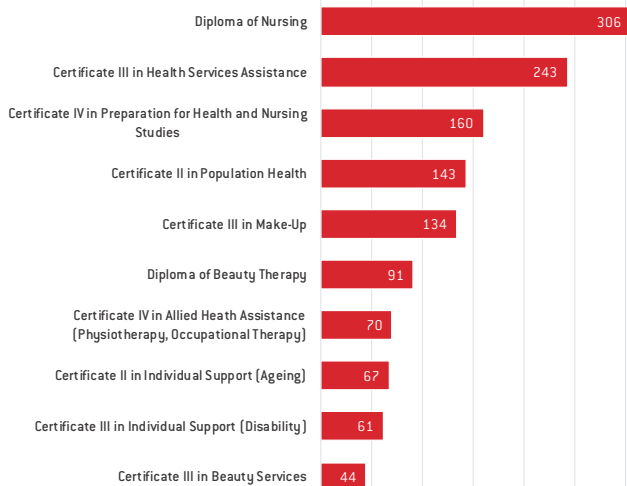

Age breakdown

Under 19 years
20-49 years
50+ years

Training type

Other enrolments
Apprenticeship
Pre-Apprenticeship
Traineeship

What are they doing

Specialisation and facilities

Campus specialisation: Health and wellbeing training centre.

Specialist facilities:

Fully functional
simulation
hospital

Beauty
therapy clinic

Disability and aged
care workforce
training centre
including a senior's
day centre