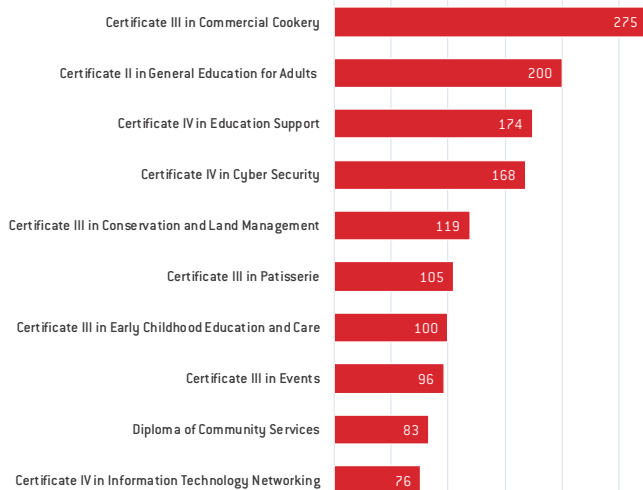

JOONDALUP (KENDREW) AT A GLANCE

2020

Our students

3,352
Students

55%
Female

45%
Male

10.9%
Students with
a disability

2.2%
Students identifying as Aboriginal
and/or Torres Strait Islands descent

Age breakdown

Under 19 years
20-49 years
50+ years

Training type

Other enrolments
Apprenticeship
Pre-Apprenticeship
Traineeship

What are they doing

Specialisation and facilities

Campus specialisation: In the heart of Joondalup Learning Precinct – Co located with ECU, WA Police Academy and the City of Joondalup.

Specialist facilities:

The Pavilion
training
restaurant

Gym

Cyber security
operations and
training centre

Animation
lab

Jobs and Skills
Centre