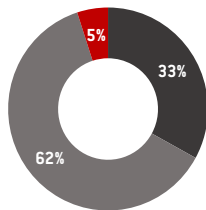

### Our students

**3,352**  
Students

**55%**  
Female

**45%**  
Male

**10.9%**  
Students with  
a disability

**2.2%**  
Students identifying as Aboriginal  
and/or Torres Strait Islands descent

### Age breakdown

Under 19 years  
20-49 years  
50+ years