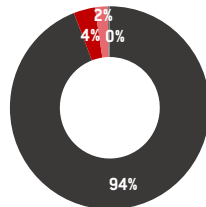

Training type

Other enrolments
Apprenticeship
Pre-Apprenticeship
Traineeship