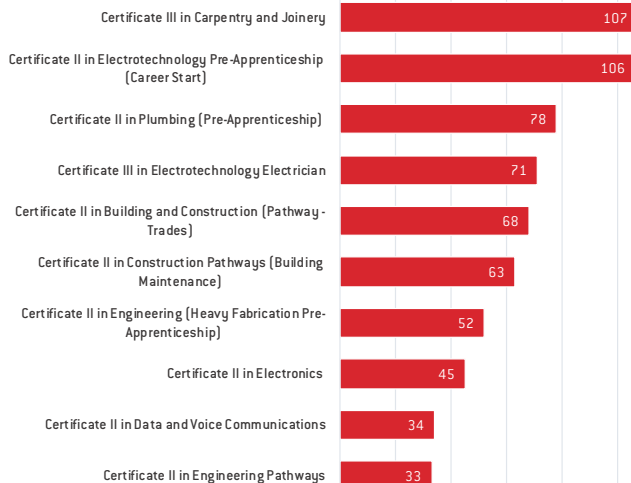

Age breakdown

Under 19 years
20-49 years
50+ years

Training type

Other enrolments
Apprenticeship
Pre-Apprenticeship
Traineeship

What are they doing

Specialisation and facilities

Campus specialisation: Trade training centre with a focus on pre-apprenticeships.