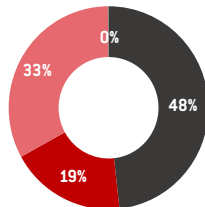

Training type

Other enrolments
Apprenticeship
Pre-Apprenticeship
Traineeship