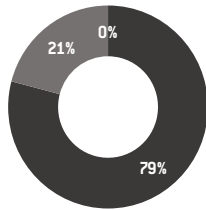

CLARKSON AT A GLANCE

2020

Our students

951
Students

6%
Female

94%
Male

5.6%
Students with
a disability

2%
Students identifying as Aboriginal
and/or Torres Strait Islands descent

Age breakdown

Under 19 years
20-49 years
50+ years