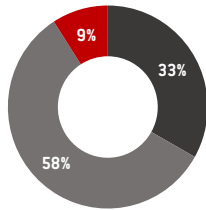

## Our students

**3,713**  
Students

**27%**  
Female

**73%**  
Male

**3.2%**  
Students with  
a disability

**2.8%**  
Students identifying as Aboriginal  
and/or Torres Strait Islands descent

## Age breakdown

Under 19 years  
20-49 years  
50+ years