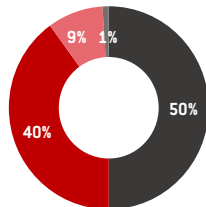

Training type

Other enrolments
Apprenticeship
Pre-Apprenticeship
Traineeship